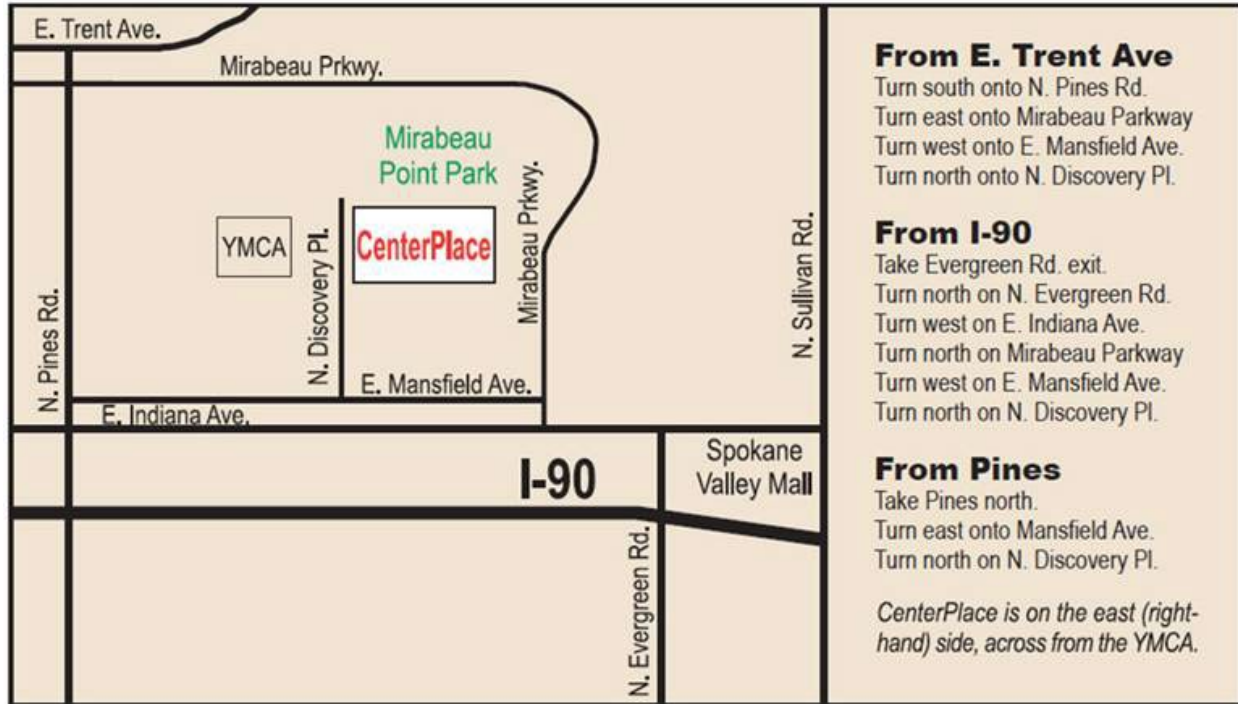

Inland Northwest (INW) New Employee Orientation

From E. Trent Ave

Turn south onto N. Pines Rd.
Turn east onto Mirabeau Parkway
Turn west onto E. Mansfield Ave.
Turn north onto N. Discovery Pl.

From I-90

Take Evergreen Rd. exit.
Turn north on N. Evergreen Rd.
Turn west on E. Indiana Ave.
Turn north on Mirabeau Parkway
Turn west on E. Mansfield Ave.
Turn north on N. Discovery Pl.

From Pines

Take Pines north.
Turn east onto Mansfield Ave.
Turn north on N. Discovery Pl.

CenterPlace is on the east (right-hand) side, across from the YMCA.